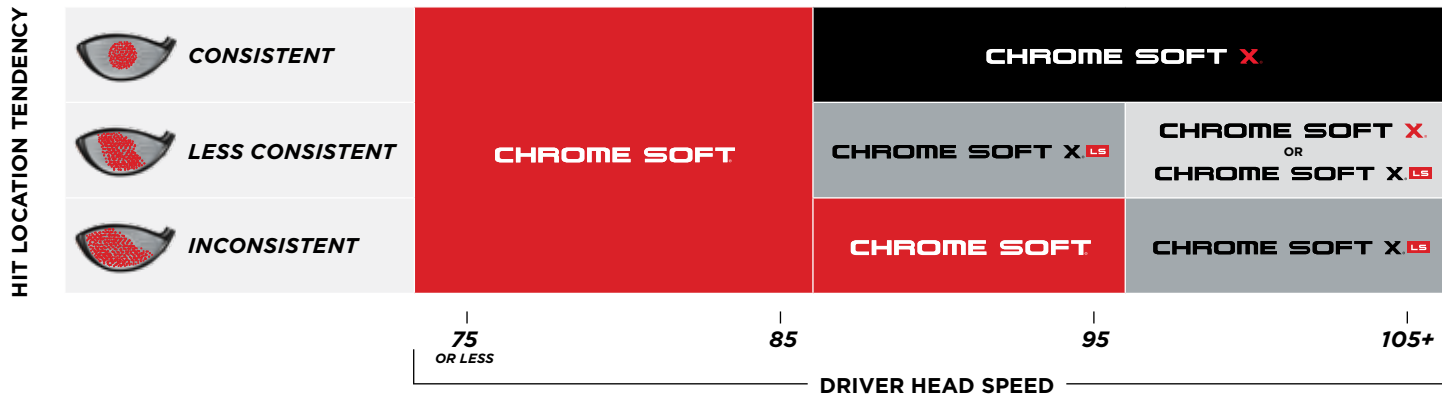

CHROME SOFT X LS

Max distance from a fine-tuned lower spin profile, especially at high head speeds
 Tremendous combination of long distance with straight flight
 Soft feel and Tour level short game control

RECOMMENDATION PROTOCOL

STEP 1

IDENTIFY DRIVER HEAD SPEED

STEP 2

IDENTIFY HIT LOCATION

STEP 3

RECOMMEND BALL

Consistent hit location tendencies may benefit from Chrome Soft X due to better ball speed and higher spin for more consistency and workability.

Inconsistent hit location tendencies may benefit from Chrome Soft or Chrome Soft X LS due to better ball speed robustness and lower spin for better forgiveness.

Players with moderate head speeds that have similar results with different options from Chrome Soft family of balls can be recommended a ball based on their feel preference or spin needs.