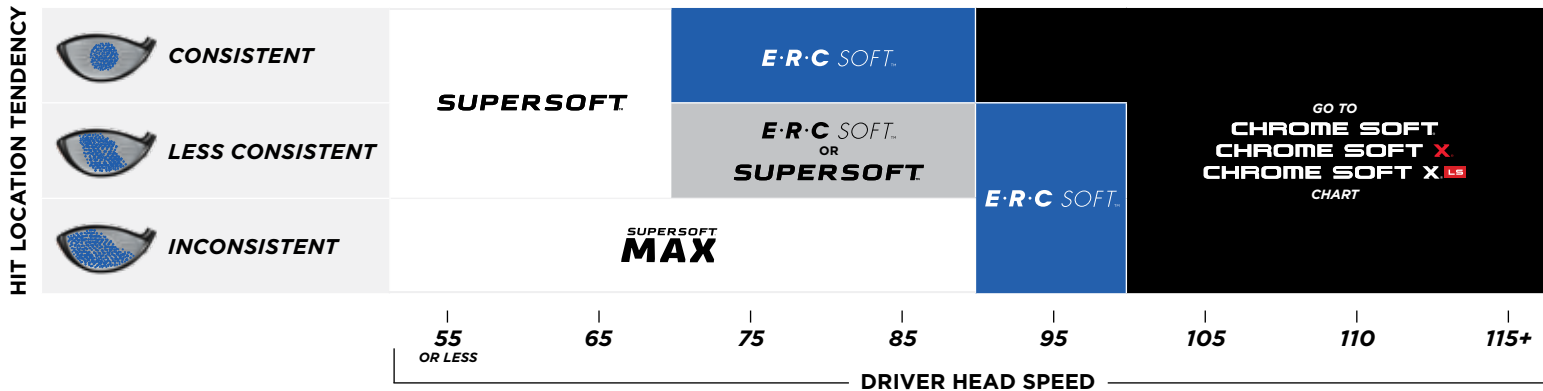

RECOMMENDATION PROTOCOL

STEP 1

IDENTIFY DRIVER HEAD SPEED

STEP 2

IDENTIFY HIT LOCATION

STEP 3

RECOMMEND BALL

Consistent hit location tendencies may benefit from ERC Soft due to better ball speed and higher spin for more consistency and workability.

Inconsistent hit location tendencies may benefit from Supersoft Max due to better ball speed robustness and lower spin for better forgiveness.

Players with moderate head speeds that have similar results with both Supersoft and ERC Soft can be recommended a ball based on their feel preference.